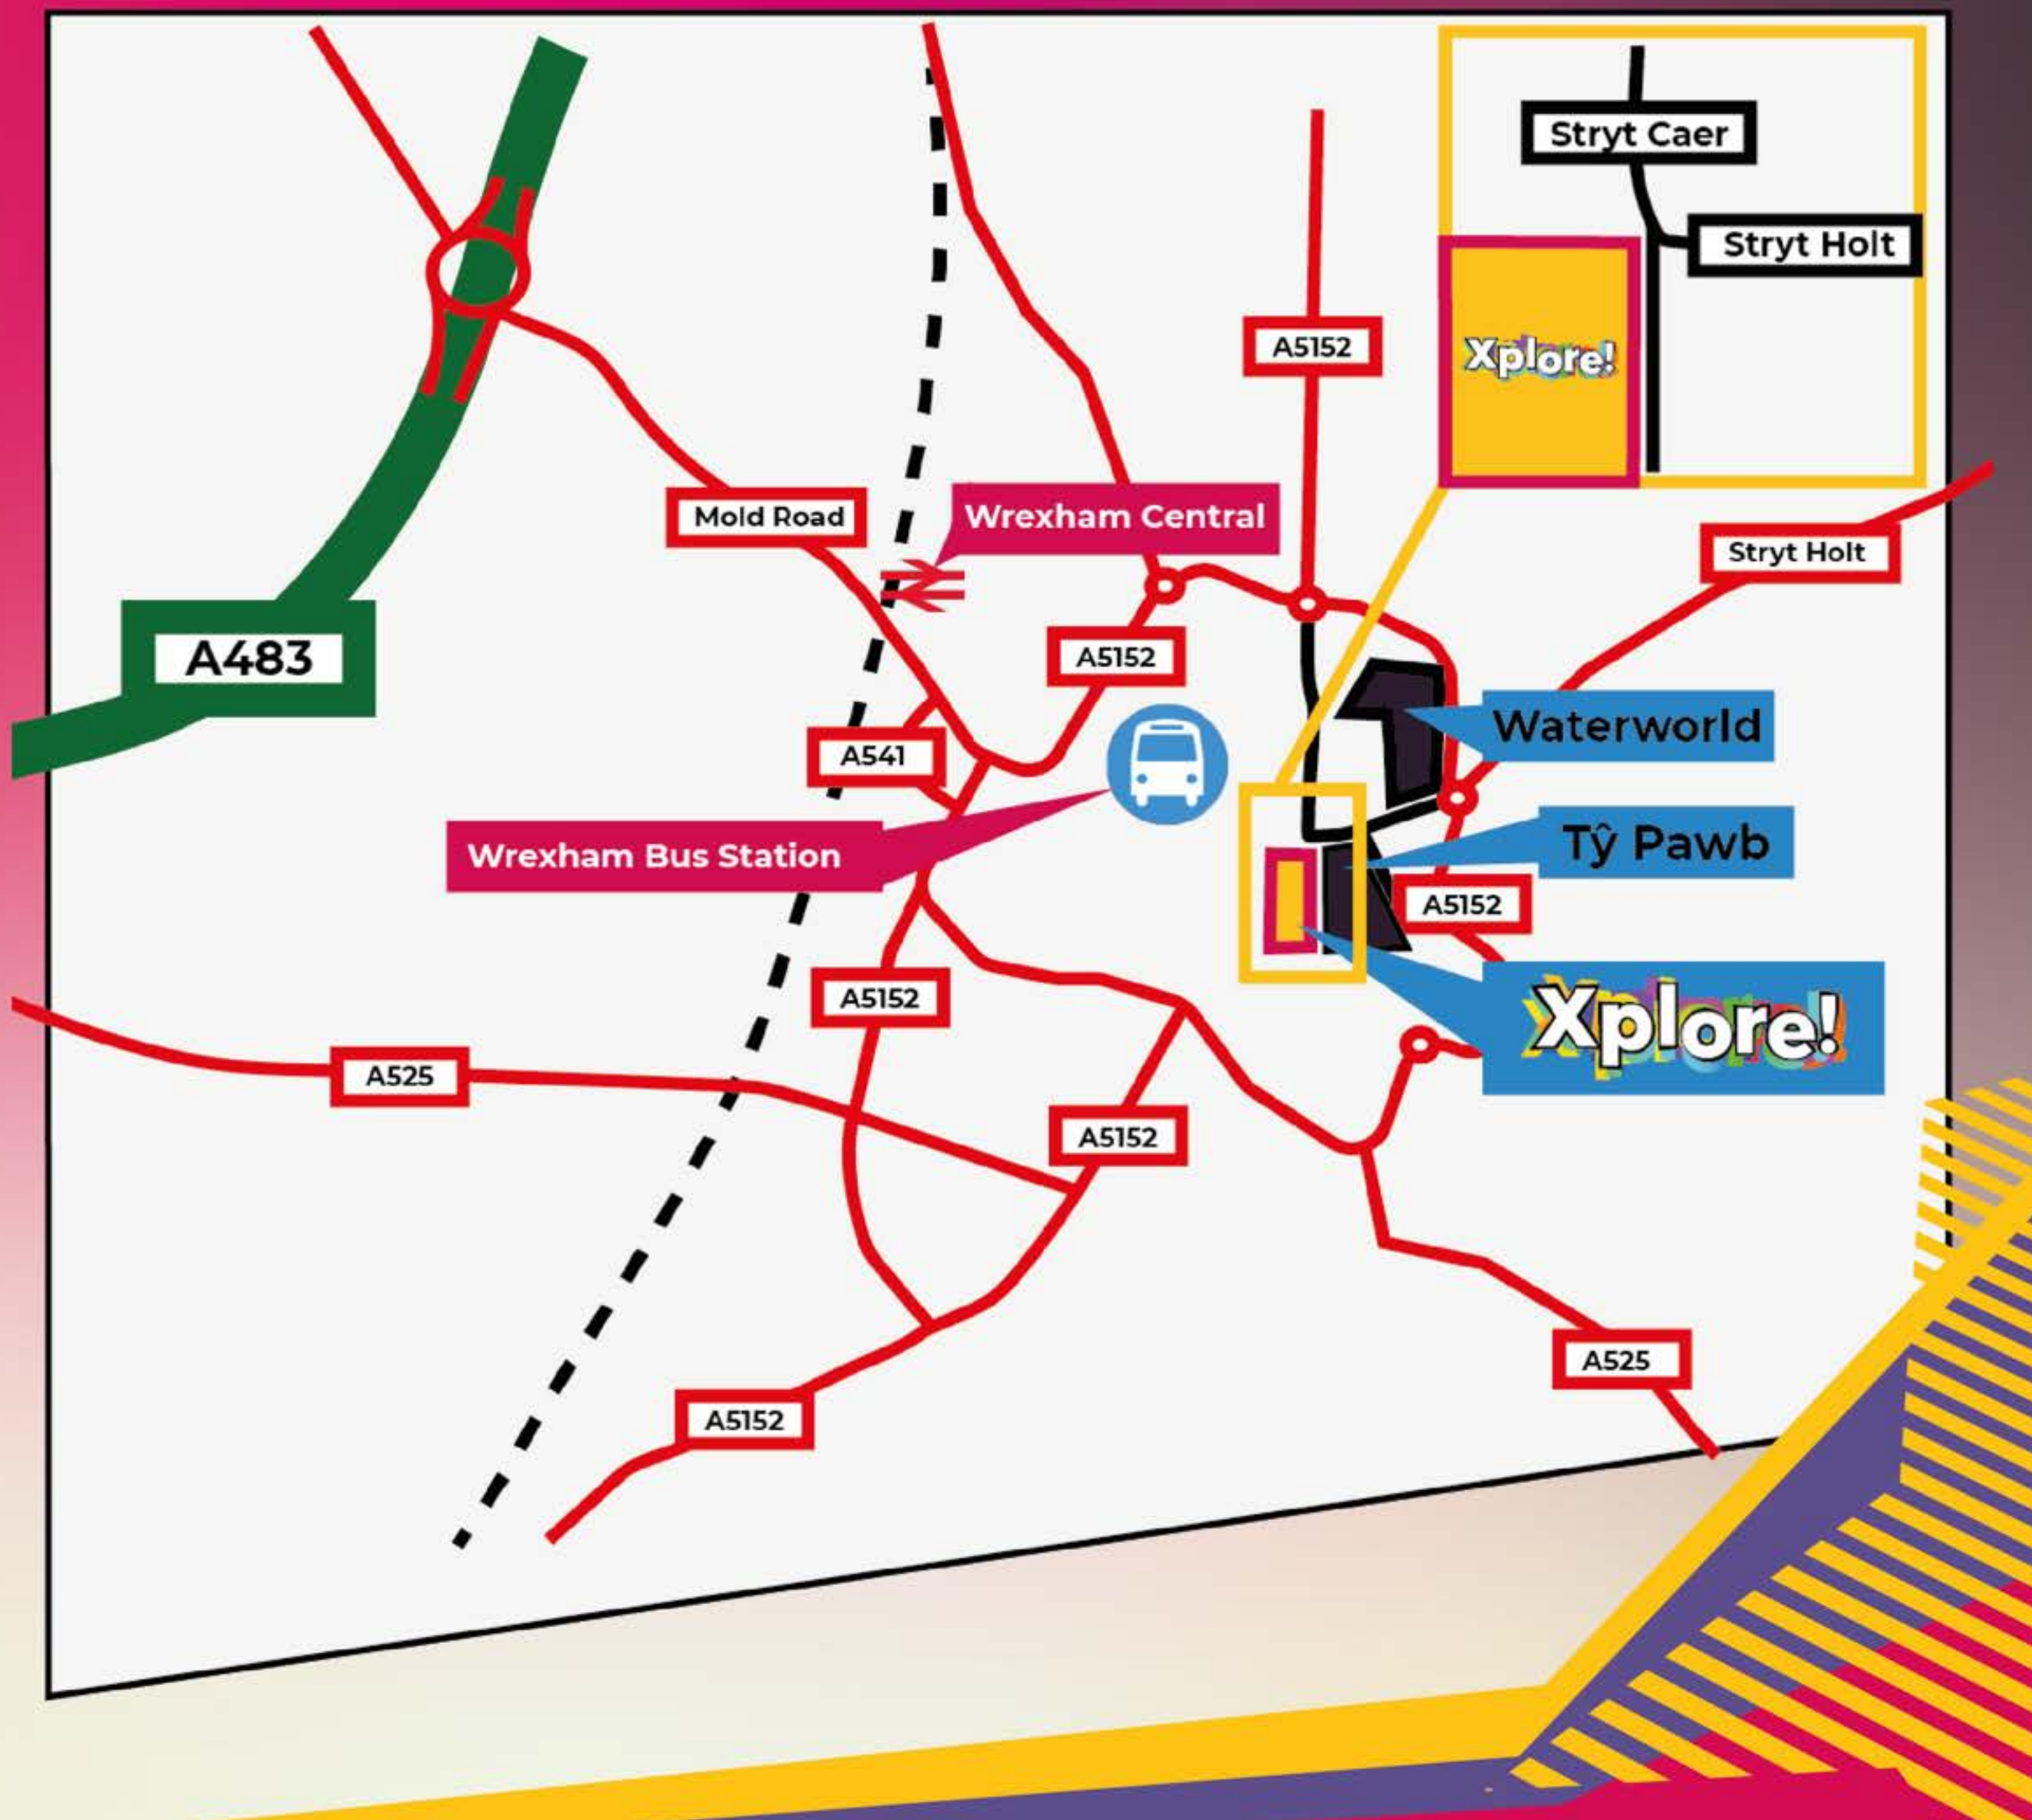

- XploreScience
- XploreScienceUK
- xploresciencecentre

projects@xplorescience.co.uk
01978 293400

17 Stryd Henblas, Wrecsam,
LL13 8AE
17 Henblas Street, Wrexham,
LL13 8AE

Xplore! ydy enw cyhoeddus Gwyddoniaeth Gogledd Cymru, cwmni cyfyngedig drwy warant (Rhif Cwmni 04657911). Cofrestrwyd yng Nghymru a Lloegr. Rhif TAW 810 8491 38. Rhif Elusen Gofrestredig 1102959

Xplore! is the public name of North Wales Science, a company limited by guarantee (Company Number 04657911). Registered in Wales and England. VAT Number 810 8491 38. Registered charity number 1102959.