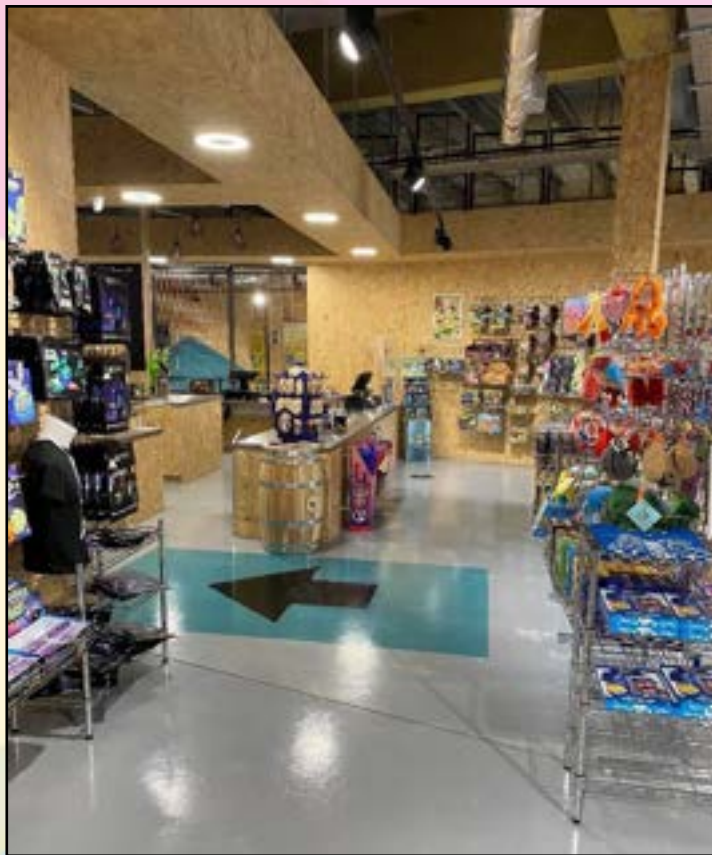

Xplore! has a shop.

We may be able to buy something to remember our trip. Our adult will keep our shopping safe so that we don't lose anything.

Xplore!

Canolfan Darganfod Gwyddoniaeth
Science Discovery Centre